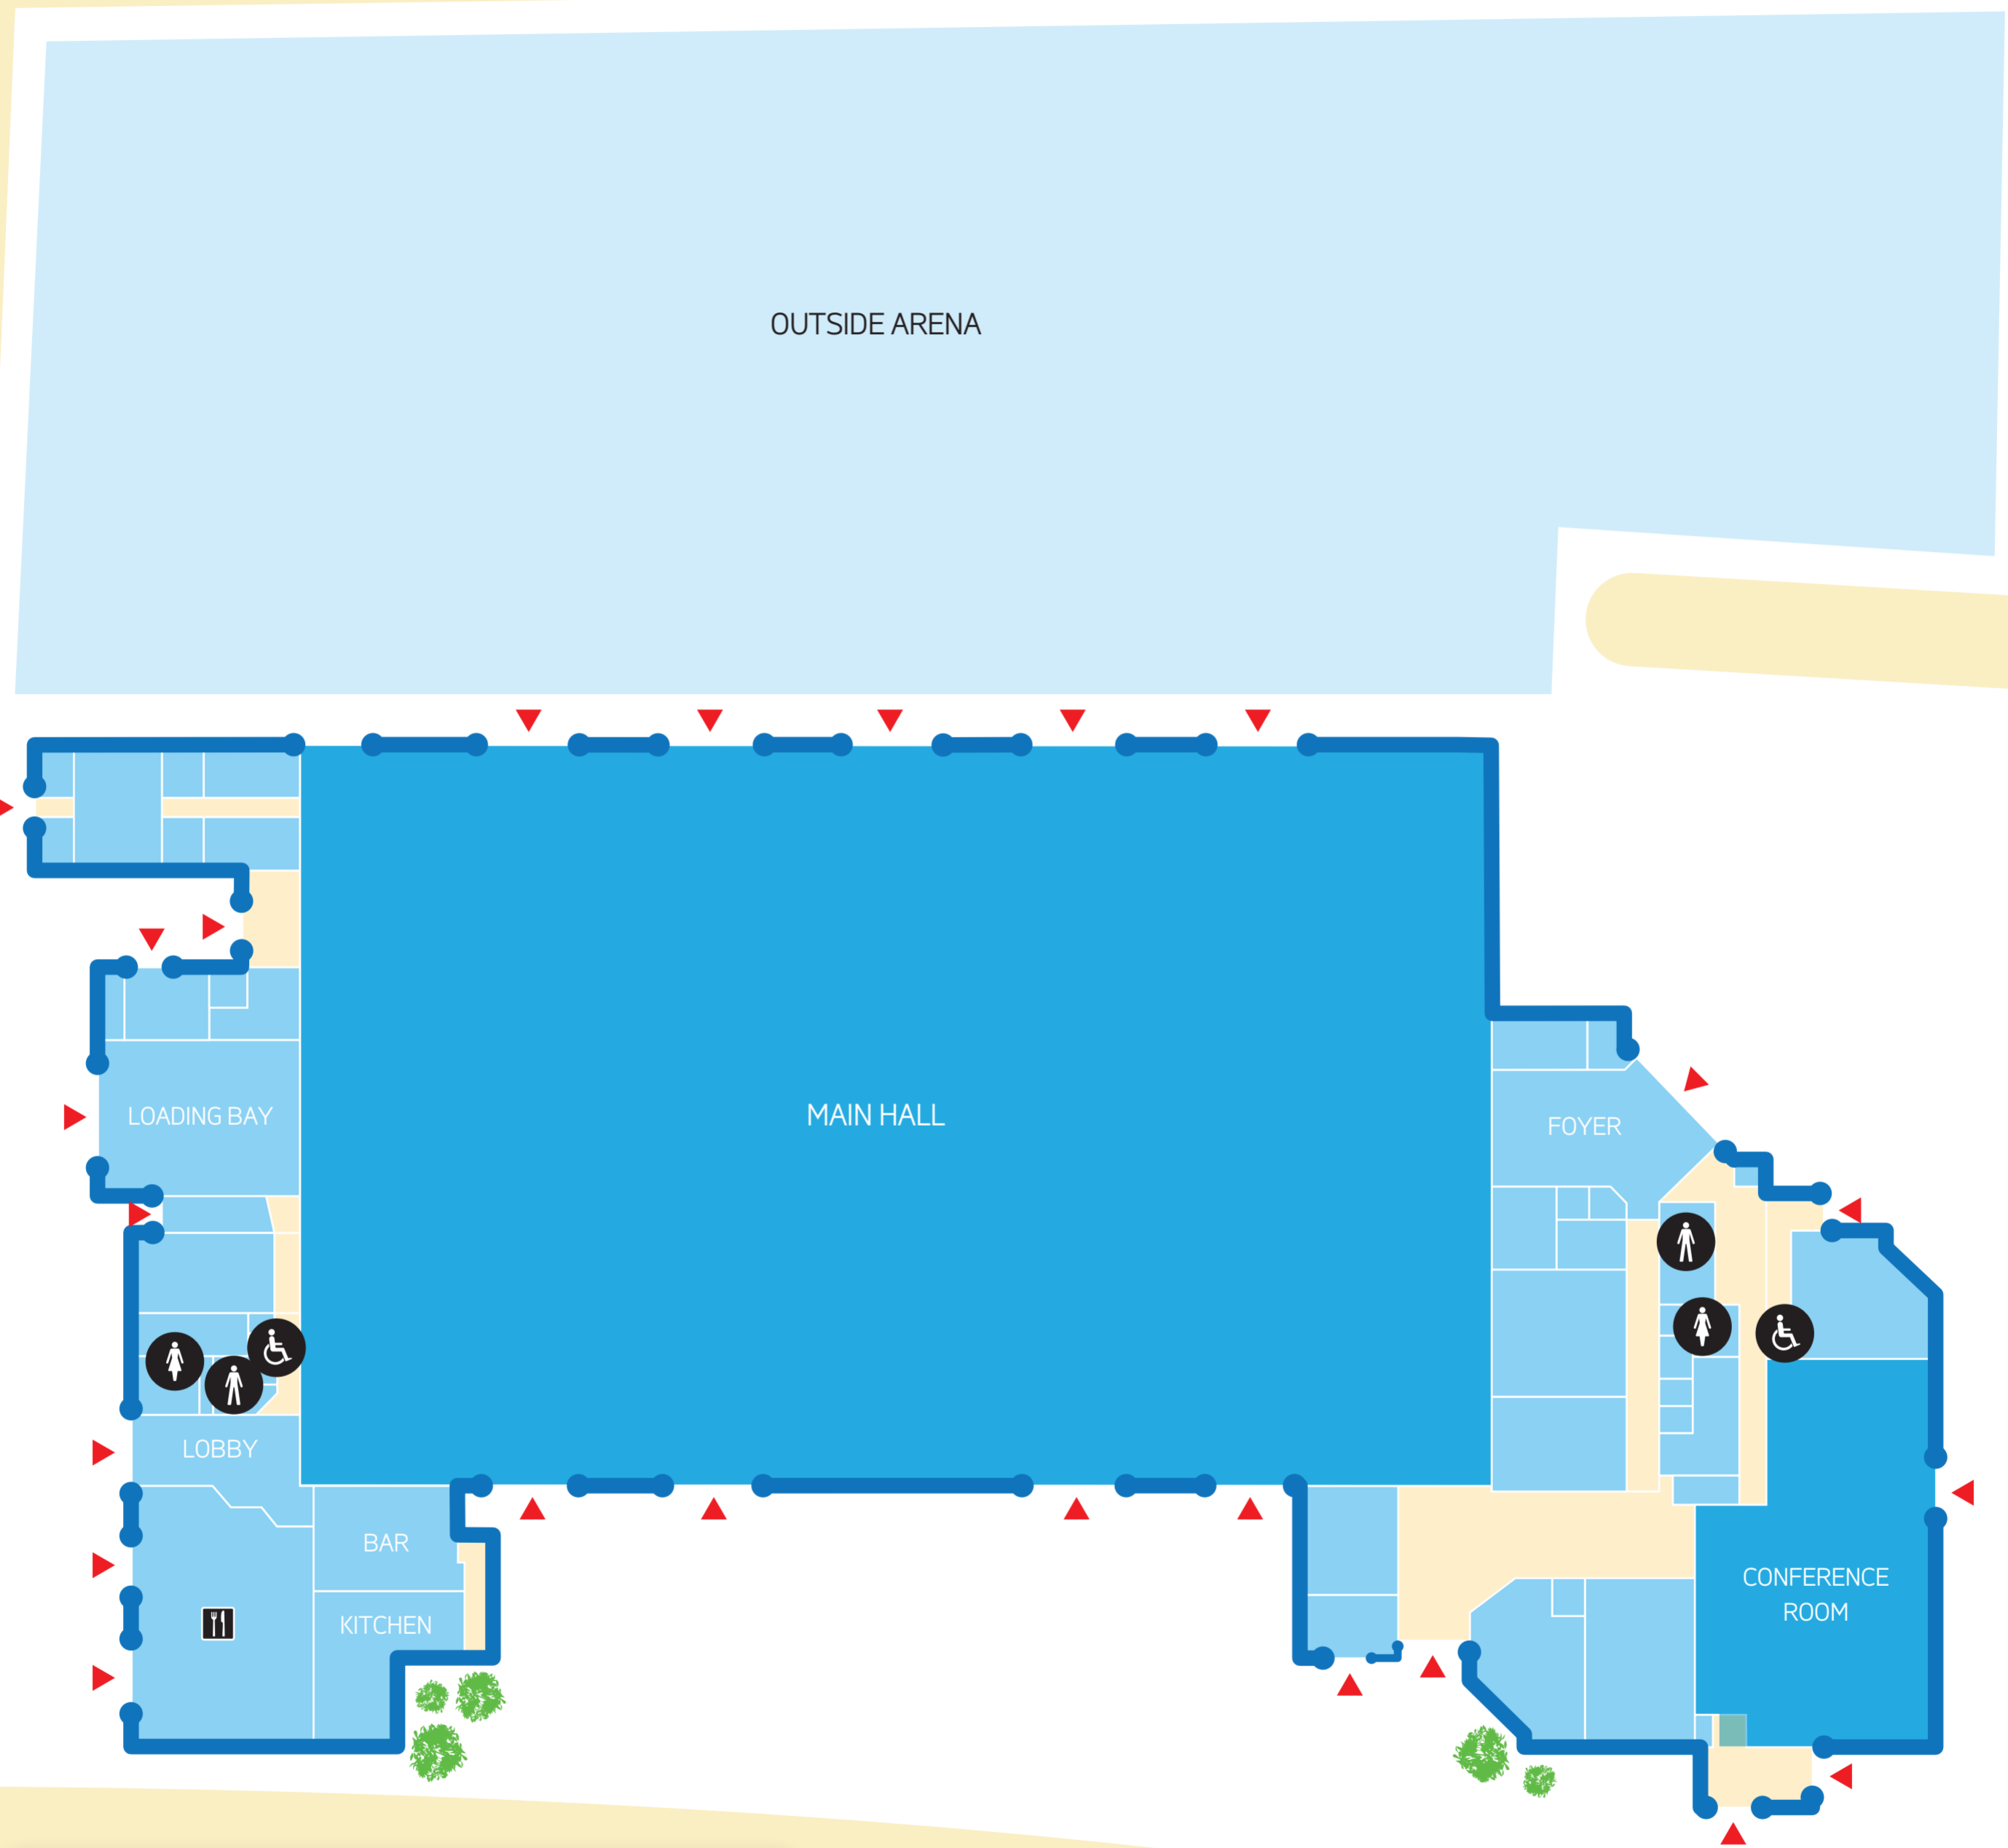

WESTPOINT MAIN HALL & OUTSIDE ARENA

KEY

 DISABLED WC	 LADIES WC	 PEDESTRIAN ENTRANCE
 MENS WC	 CLOAK ROOM	